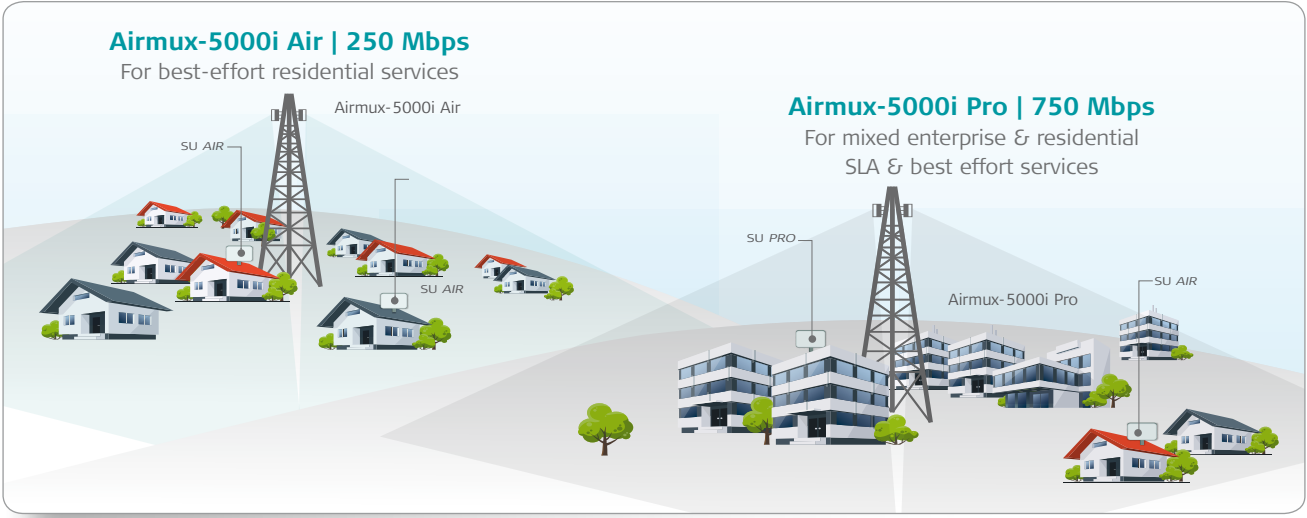

Airmux-5000i
Air & Pro

Carrier-class Airmux-5000i Beamforming PtMP for enterprise and residential

Leveraging RAD's market-leading Airmux-5000i beamforming technology, the new Airmux-5000i series assures revenue growth for residential and enterprise service providers by delivering best-quality service with incomparable resiliency.

Offering mix-and-match base stations for multi-service deployment flexibility, together with innovative operational simplicity, Airmux-5000i assures reduced operational costs for service providers.

Airmux PtMP carrier-class portfolio consists of Airmux-5000i Air residential base stations and Airmux-5000i Pro multi-service base stations, together with new and powerful SU Pro and SU Air subscriber units.

Your Network's Edge®

Solution highlights

- Incomparable interference immunity, similar to PtP
- Highest capacity for extended range
- Powerful subscriber units – 25 Mbps to 100 Mbps
- Scalable network: TDD synchronization
- High spectrum efficiency – 18 bps/Hz per cell
- Multi-band support: 4.9 – 5.9 GHz
- Simple operation
- Base stations and SUs co-exist with installed base