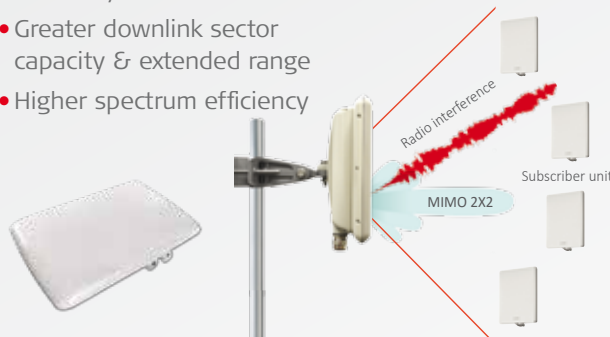

Solution highlights

- Incomparable interference immunity, similar to PtP
- Highest capacity for extended range
- Powerful subscriber units – 25 Mbps to 100 Mbps
- Scalable network: TDD synchronization
- High spectrum efficiency – 18 bps/Hz per cell
- Multi-band support: 4.9 – 5.9 GHz
- Simple operation
- Base stations and SUs co-exist with installed base

Benefits

Grow your ARPU

- Expand services to lucrative enterprise customers
- Deliver greater capacity packages

Lower TCO

- Single PtMP family providing multiple services
- Save on tower costs
- Reduce help desk calls and customer churn

New Product Offering

Airmux-5000i Air & Airmux-5000i Pro Bi-Directional Beamforming Base Stations

- Incomparable uplink interference immunity, similar to PtP
- Greater downlink sector capacity & extended range
- Higher spectrum efficiency