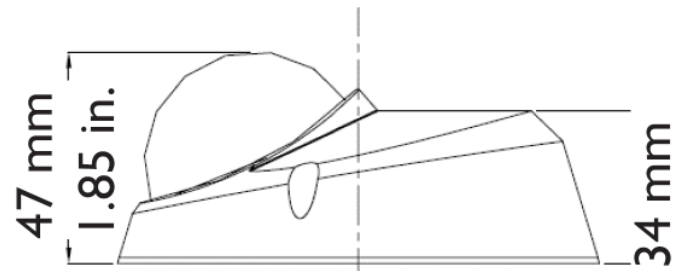

FD27

Mini IP fixed dome camera

Technical specifications

Camera

Image sensor	1/3.8" CMOS	
Progressive scan	Yes	
Video output (simultaneous)	MJPEG 15fps@1.3MP/MPEG-4 15fps@VGA MJPEG 30fps@VGA/MPEG-4 30fps@VGA	
Resolution	NTSC	PAL
1.3MPix (MJPEG)	1280x960	1280x960
VGA	640x480	640x480
QVGA	320x240	320x240
CIF	352x240	352x288
QCIF	176x120	176x144
Minimum illumination	1 lux @ F2.0	
Shutter speed	1.5~1/10000 s.	
Lens type	Fixed lens	
Max aperture	F2.0	
Lens focal length (angle of view)	3.3 mm (96°)	

Mechanical

Dimension (h x w x d)	Ø110 x 47 mm (Ø4.21 x 1.85 in.)
Mount	Surface mount
Weight	200g (7.03 oz.)
Color	RAL-9003 (Signal White)
Bubble	Clear polycarbonate
Cover	Polycarbonate/ABS blend
Impact rating	IK10