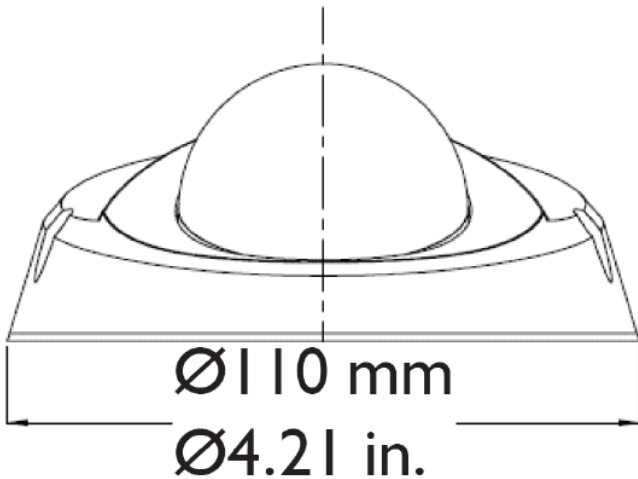

Tamper alarm

Covering or moving the camera will trigger an alarm. The camera can be configured to send pre and/or post alarm snapshots to an email or FTP server.

Ordering Information

Model	Description
FD27 /EU	Mini IP fixed dome camera, 1.3 megapixel, integrated microphone, 50 Hz
FD27 /US	Mini IP fixed dome camera, 1.3 megapixel, integrated microphone, 50 Hz

FD27

Mini IP fixed dome camera

Technical specifications

Camera

Image sensor	1/3.8" CMOS	
Progressive scan	Yes	
Video output (simultaneous)	MJPEG 15fps@1.3MP/MPEG-4 15fps@VGA MJPEG 30fps@VGA/MPEG-4 30fps@VGA	
Resolution	NTSC	PAL
1.3MPix (MJPEG)	1280x960	1280x960
VGA	640x480	640x480
QVGA	320x240	320x240
CIF	352x240	352x288
QCIF	176x120	176x144
Minimum illumination	1 lux @ F2.0	
Shutter speed	1.5~1/10000 s.	
Lens type	Fixed lens	
Max aperture	F2.0	
Lens focal length (angle of view)	3.3 mm (96°)	

Mechanical

Dimension (h x w x d)	Ø110 x 47 mm (Ø4.21 x 1.85 in.)
Mount	Surface mount
Weight	200g (7.03 oz.)
Color	RAL-9003 (Signal White)
Bubble	Clear polycarbonate
Cover	Polycarbonate/ABS blend
Impact rating	IK10